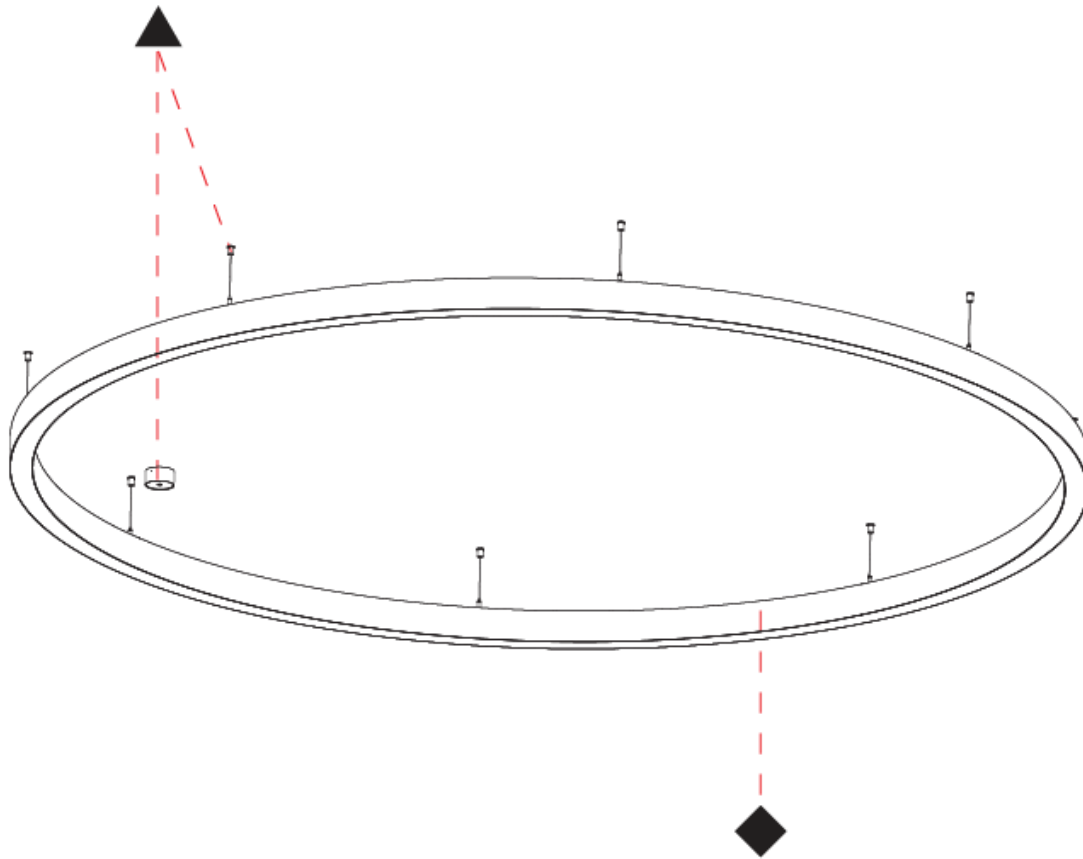

GLORIOUS 65 SUSPENSION

A30553-

PROJECT	_____
TYPE	_____
SPECIFIER	_____
QUANTITY	_____
DATE	_____

A