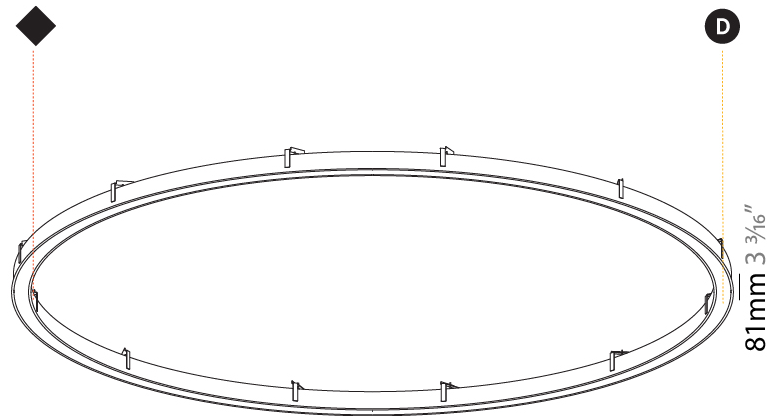

Shape: Round
 Diameter (mm): 3000
 Diameter (in): 118 1/8
 Depth (mm): 90
 Depth (in): 3 9/16
 Max. Overall Height (mm): 2090
 Max. Overall Height (in): 82 7/16
 Weight (kg): 27.55
 Weight (lbs): 60.75
 Diffuser: [PMMA - Opal / Microprism / Clear Microprism](#)
 Fixture Finish: [SSR / BKV / CWI / CRY / HAB / UFT / ITA / RUA / FTG / MYG / LOD / PUS / FRO / FUP / KIA / POP / BLS / SPG / MEY / GOH / CHC / COM / ABZ / JAG / OBR / MOS / ROR](#)
 Fixture Material: [PMMA / Aluminum](#)
 Cable Details: [2000mm/78 3/4" or 6000mm/236 1/4" Cable Transparent](#)

Shape: Round
Diameter (mm): 3016
Diameter (in): 118 3/4
Height (mm): 81
Height (in): 3 3/16
Min. Recessing Depth (mm): 120
Min. Recessing Depth (in): 4 3/4
Weight (kg): 27.132
Weight (lbs): 59.69
Diffuser: PMMA - Opal / Microprism / Clear Microprism
Fixture Finish: SSR / BKV / CWI / CRY / HAB / UFT / ITA / RUA / FTG / MYG / LOD / PUS / FRO / FUP / KIA / POP / BLS / SPG / MEY / GOH / CHC / COM / ABZ / JAG / OBR / MOS / ROR
Fixture Material: PMMA / Aluminum
Cut-out Measurements: Dia. 3007mm/118 3/8"

Certified By: Certified for North American Standards
IP rating: IP20

Ø 2854mm 112 3/8"

Ø 3016mm 118 3/4 "

3007mm x 2863mm
118 3/8" x 112 11/16"

120mm
4 3/4"

10 - 30mm
3/8" - 1 3/16"

PROJECT _____
 TYPE _____
 SPECIFIER _____
 QUANTITY _____
 DATE _____